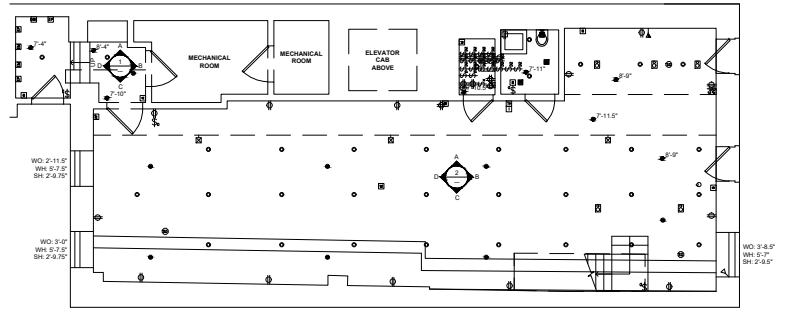

FLOOR PLAN POWER, DATA, HVAC

- OUTLET - DUPLEX GFI
- OUTLET - QUAD
- SWITCH - SINGLE
- SWITCH - DOUBLE PLATE
- SWITCH - QUAD PLATE
- SWITCH - DIMMER SINGLE
- SWITCH - DIMMER DOUBLE
- ACCESS PANEL
- BLANK
- CONTROL PANEL - MISC.
- ELECTRICAL PANEL
- ELECTRICAL BOX
- ELECTRIC METER
- ELEVATOR BUTTONS
- GAS STUB
- INTERCOM
- JACK - CABLE
- JACK - DATA
- KEY
- MISCELLANEOUS
- SECURITY CAMERA
- SHOWER HEAD
- SPOUT
- STEP LIGHT
- THERMOSTAT
- TOILET FLUSH BUTTON
- WALL HVAC REGISTER
- WALL MOUNTED LIGHT
- WALL MOUNTED SPRINKLER HEAD
- WALL SPEAKER
- WIRES - MISCELLANEOUS

RCP POWER, DATA, HVAC

STAIR CROSS SECTION