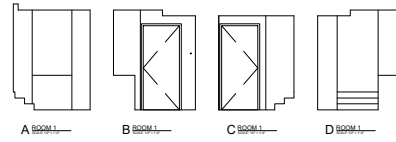

FLOOR PLAN POWER, DATA, HVAC

- OUTLET - DUPLEX GFI
- OUTLET - QUAD
- SWITCH - SINGLE
- SWITCH - DOUBLE PLATE
- SWITCH - QUAD PLATE
- SWITCH - DIMMER SINGLE
- SWITCH - DIMMER DOUBLE
- ACCESS PANEL
- BLANK
- CONTROL PANEL - MISC.
- ELECTRICAL PANEL
- ELECTRICAL BOX
- ELECTRIC METER
- ELEVATOR BUTTONS
- GAS STUB
- INTERCOM
- JACK - CABLE
- JACK - DATA
- KEY
- MISCELLANEOUS
- SECURITY CAMERA
- SHOWER HEAD
- SPOUT
- STEP LIGHT
- THERMOSTAT
- TOILET FLUSH BUTTON
- WALL HVAC REGISTER
- WALL MOUNTED LIGHT
- WALL MOUNTED SPRINKLER HEAD
- WALL SPEAKER
- WIRES - MISCELLANEOUS

RCP POWER, DATA, HVAC

STAIR CROSS SECTION