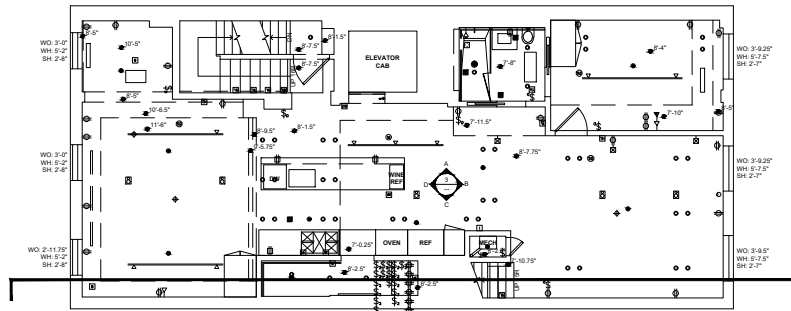

FLOOR PLAN POWER, DATA, HVAC

- OUTLET - DUPLEX GFI
- OUTLET - QUAD
- SWITCH - SINGLE
- SWITCH - DOUBLE PLATE
- SWITCH - QUAD PLATE
- SWITCH - DIMMER SINGLE
- SWITCH - DIMMER DOUBLE
- ACCESS PANEL
- BLANK
- CONTROL PANEL - MISC.
- ELECTRICAL PANEL
- ELECTRICAL BOX
- ELECTRIC METER
- ELEVATOR BUTTONS
- GAS STUB
- INTERCOM
- JACK - CABLE
- JACK - DATA
- KEY
- MISCELLANEOUS
- SECURITY CAMERA
- SHOWER HEAD
- SPOUT
- STEP LIGHT
- THERMOSTAT
- TOILET FLUSH BUTTON
- WALL HVAC REGISTER
- WALL MOUNTED LIGHT
- WALL MOUNTED SPRINKLER HEAD
- WALL SPEAKER
- WIRES - MISCELLANEOUS

RCP POWER, DATA, HVAC

STAIR CROSS SECTION