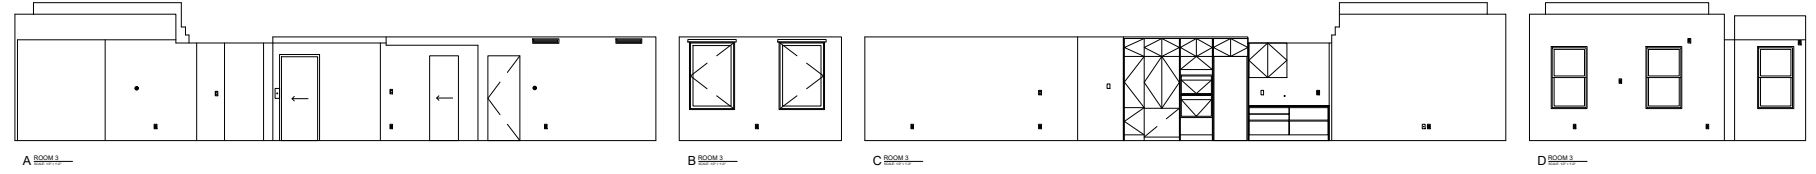

FLOOR PLAN POWER, DATA, HVAC

- OUTLET - DUPLEX GFI
- OUTLET - QUAD
- SWITCH - SINGLE
- SWITCH - DOUBLE PLATE
- SWITCH - QUAD PLATE
- SWITCH - DIMMER SINGLE
- SWITCH - DIMMER DOUBLE
- ACCESS PANEL
- BLANK
- CONTROL PANEL - MISC.
- ELECTRICAL PANEL
- ELECTRICAL BOX
- ELECTRIC METER
- ELEVATOR BUTTONS
- GAS STUB
- INTERCOM
- JACK - CABLE
- JACK - DATA
- KEY
- MISCELLANEOUS
- SECURITY CAMERA
- SHOWER HEAD
- SPOUT
- STEP LIGHT
- THERMOSTAT
- TOILET FLUSH BUTTON
- WALL HVAC REGISTER
- WALL MOUNTED LIGHT
- WALL MOUNTED SPRINKLER HEAD
- WALL SPEAKER
- WIRES - MISCELLANEOUS

RCP POWER, DATA, HVAC

STAIR CROSS SECTION