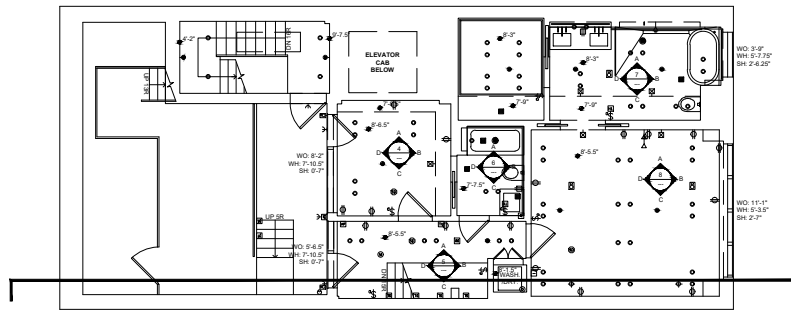

FLOOR PLAN POWER, DATA, HVAC

- OUTLET - DUPLEX GFI
- OUTLET - QUAD
- SWITCH - SINGLE
- SWITCH - DOUBLE PLATE
- SWITCH - QUAD PLATE
- SWITCH - DIMMER SINGLE
- SWITCH - DIMMER DOUBLE
- ACCESS PANEL
- BLANK
- CONTROL PANEL - MISC.
- ELECTRICAL PANEL
- ELECTRICAL BOX
- ELECTRIC METER
- ELEVATOR BUTTONS
- GAS STUB
- INTERCOM
- JACK - CABLE
- JACK - DATA
- KEY
- MISCELLANEOUS
- SECURITY CAMERA
- SHOWER HEAD
- SPOUT
- STEP LIGHT
- THERMOSTAT
- TOILET FLUSH BUTTON
- WALL HVAC REGISTER
- WALL MOUNTED LIGHT
- WALL MOUNTED SPRINKLER HEAD
- WALL SPEAKER
- WIRES - MISCELLANEOUS

RCP POWER, DATA, HVAC

STAIR CROSS SECTION