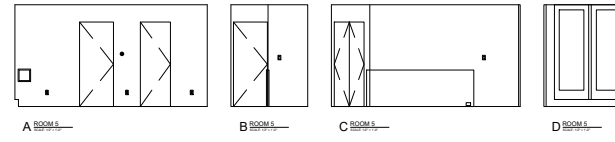

FLOOR PLAN POWER, DATA, HVAC

- OUTLET - DUPLEX GFI
- OUTLET - QUAD
- SWITCH - SINGLE
- SWITCH - DOUBLE PLATE
- SWITCH - QUAD PLATE
- SWITCH - DIMMER SINGLE
- SWITCH - DIMMER DOUBLE
- ACCESS PANEL
- BLANK
- CONTROL PANEL - MISC.
- ELECTRICAL PANEL
- ELECTRICAL BOX
- ELECTRIC METER
- ELEVATOR BUTTONS
- GAS STUB
- INTERCOM
- JACK - CABLE
- JACK - DATA
- KEY
- MISCELLANEOUS
- SECURITY CAMERA
- SHOWER HEAD
- SPOUT
- STEP LIGHT
- THERMOSTAT
- TOILET FLUSH BUTTON
- WALL HVAC REGISTER
- WALL MOUNTED LIGHT
- WALL MOUNTED SPRINKLER HEAD
- WALL SPEAKER
- WIRES - MISCELLANEOUS

RCP POWER, DATA, HVAC

STAIR CROSS SECTION