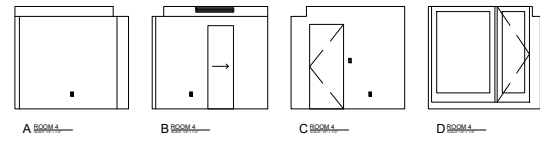

FLOOR PLAN POWER, DATA, HVAC

- OUTLET - DUPLEX GFI
- OUTLET - QUAD
- SWITCH - SINGLE
- SWITCH - DOUBLE PLATE
- SWITCH - QUAD PLATE
- SWITCH - DIMMER SINGLE
- SWITCH - DIMMER DOUBLE
- ACCESS PANEL
- BLANK
- CONTROL PANEL - MISC.
- ELECTRICAL PANEL
- ELECTRICAL BOX
- ELECTRIC METER
- ELEVATOR BUTTONS
- GAS STUB
- INTERCOM
- JACK - CABLE
- JACK - DATA
- KEY
- MISCELLANEOUS
- SECURITY CAMERA
- SHOWER HEAD
- SPOUT
- STEP LIGHT
- THERMOSTAT
- TOILET FLUSH BUTTON
- WALL HVAC REGISTER
- WALL MOUNTED LIGHT
- WALL MOUNTED SPRINKLER HEAD
- WALL SPEAKER
- WIRES - MISCELLANEOUS

RCP POWER, DATA, HVAC

STAIR CROSS SECTION