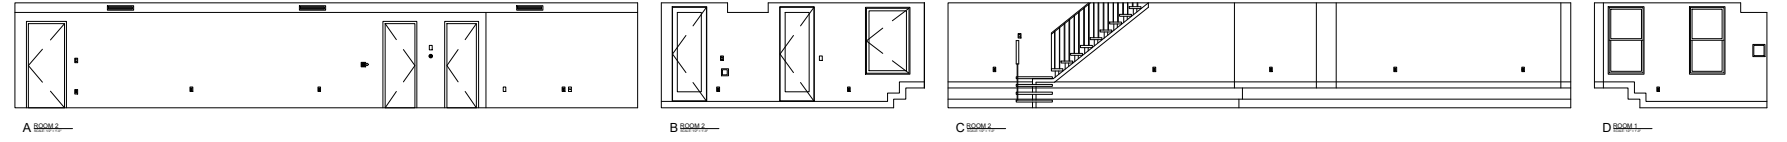

FLOOR PLAN POWER, DATA, HVAC

- OUTLET - DUPLEX GFI
- OUTLET - QUAD
- SWITCH - SINGLE
- SWITCH - DOUBLE PLATE
- SWITCH - QUAD PLATE
- SWITCH - DIMMER SINGLE
- SWITCH - DIMMER DOUBLE
- ACCESS PANEL
- BLANK
- CONTROL PANEL - MISC.
- ELECTRICAL PANEL
- ELECTRICAL BOX
- ELECTRIC METER
- ELEVATOR BUTTONS
- GAS STUB
- INTERCOM
- JACK - CABLE
- JACK - DATA
- KEY
- MISCELLANEOUS
- SECURITY CAMERA
- SHOWER HEAD
- SPOUT
- STEP LIGHT
- THERMOSTAT
- TOILET FLUSH BUTTON
- WALL HVAC REGISTER
- WALL MOUNTED LIGHT
- WALL MOUNTED SPRINKLER HEAD
- WALL SPEAKER
- WIRES - MISCELLANEOUS

RCP POWER, DATA, HVAC

STAIR CROSS SECTION