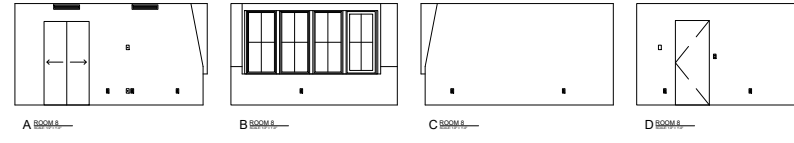

FLOOR PLAN POWER, DATA, HVAC

- OUTLET - DUPLEX GFI
- OUTLET - QUAD
- SWITCH - SINGLE
- SWITCH - DOUBLE PLATE
- SWITCH - QUAD PLATE
- SWITCH - DIMMER SINGLE
- SWITCH - DIMMER DOUBLE
- ACCESS PANEL
- BLANK
- CONTROL PANEL - MISC.
- ELECTRICAL PANEL
- ELECTRICAL BOX
- ELECTRIC METER
- ELEVATOR BUTTONS
- GAS STUB
- INTERCOM
- JACK - CABLE
- JACK - DATA
- KEY
- MISCELLANEOUS
- SECURITY CAMERA
- SHOWER HEAD
- SPOUT
- STEP LIGHT
- THERMOSTAT
- TOILET FLUSH BUTTON
- WALL HVAC REGISTER
- WALL MOUNTED LIGHT
- WALL MOUNTED SPRINKLER HEAD
- WALL SPEAKER
- WIRES - MISCELLANEOUS

RCP POWER, DATA, HVAC

STAIR CROSS SECTION