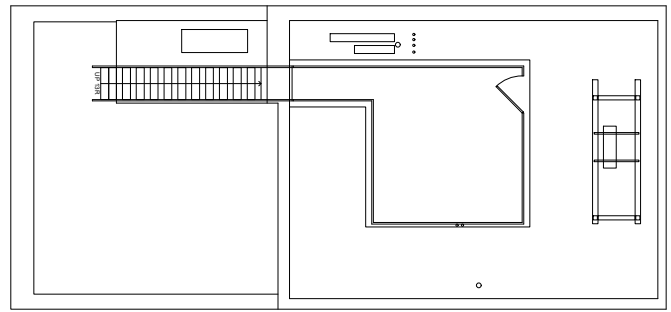

FLOOR PLAN POWER, DATA, HVAC

- OUTLET - DUPLEX GFI
- OUTLET - QUAD
- SWITCH - SINGLE
- SWITCH - DOUBLE PLATE
- SWITCH - QUAD PLATE
- SWITCH - DIMMER SINGLE
- SWITCH - DIMMER DOUBLE
- ACCESS PANEL
- BLANK
- CONTROL PANEL - MISC.
- ELECTRICAL PANEL
- ELECTRICAL BOX
- ELECTRIC METER
- ELEVATOR BUTTONS
- GAS STUB
- INTERCOM
- JACK - CABLE
- JACK - DATA
- KEY
- MISCELLANEOUS
- SECURITY CAMERA
- SHOWER HEAD
- SPOUT
- STEP LIGHT
- THERMOSTAT
- TOILET FLUSH BUTTON
- WALL HVAC REGISTER
- WALL MOUNTED LIGHT
- WALL MOUNTED SPRINKLER HEAD
- WALL SPEAKER
- WIRES - MISCELLANEOUS

RCP POWER, DATA, HVAC

STAIR CROSS SECTION