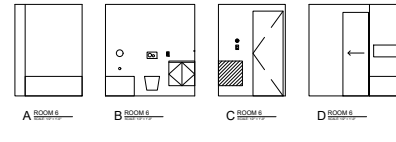

FLOOR PLAN POWER, DATA, HVAC

- OUTLET - DUPLEX GFI
- OUTLET - QUAD
- SWITCH - SINGLE
- SWITCH - DOUBLE PLATE
- SWITCH - QUAD PLATE
- SWITCH - DIMMER SINGLE
- SWITCH - DIMMER DOUBLE
- ACCESS PANEL
- BLANK
- CONTROL PANEL - MISC.
- ELECTRICAL PANEL
- ELECTRICAL BOX
- ELECTRIC METER
- ELEVATOR BUTTONS
- GAS STUB
- INTERCOM
- JACK - CABLE
- JACK - DATA
- KEY
- MISCELLANEOUS
- SECURITY CAMERA
- SHOWER HEAD
- SPOUT
- STEP LIGHT
- THERMOSTAT
- TOILET FLUSH BUTTON
- WALL HVAC REGISTER
- WALL MOUNTED LIGHT
- WALL MOUNTED SPRINKLER HEAD
- WALL SPEAKER
- WIRES - MISCELLANEOUS

RCP POWER, DATA, HVAC

STAIR CROSS SECTION