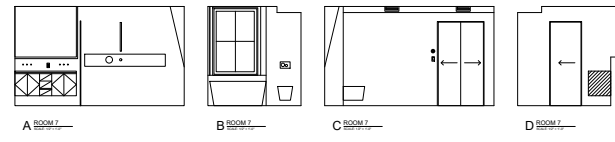

FLOOR PLAN POWER, DATA, HVAC

- OUTLET - DUPLEX GFI
- OUTLET - QUAD
- SWITCH - SINGLE
- SWITCH - DOUBLE PLATE
- SWITCH - QUAD PLATE
- SWITCH - DIMMER SINGLE
- SWITCH - DIMMER DOUBLE
- ACCESS PANEL
- BLANK
- CONTROL PANEL - MISC.
- ELECTRICAL PANEL
- ELECTRICAL BOX
- ELECTRIC METER
- ELEVATOR BUTTONS
- GAS STUB
- INTERCOM
- JACK - CABLE
- JACK - DATA
- KEY
- MISCELLANEOUS
- SECURITY CAMERA
- SHOWER HEAD
- SPOUT
- STEP LIGHT
- THERMOSTAT
- TOILET FLUSH BUTTON
- WALL HVAC REGISTER
- WALL MOUNTED LIGHT
- WALL MOUNTED SPRINKLER HEAD
- WALL SPEAKER
- WIRES - MISCELLANEOUS

RCP POWER, DATA, HVAC

STAIR CROSS SECTION